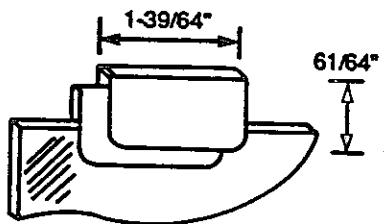

MAGNASTRIKE

30049-064

30049 - Polished Brass

30056 - Satin Black

30064 - Polished Chrome

FEATURES:

- •friction fit on edge of glass door
- •for use with magnetic catches
- •available in polished brass, chrome and satin black finishes
- •includes adhesive liner

APPLICATIONS:

Used on 3/16" and 1/4" thick glass doors in conjunction with magnetic catches.

SPECIFICATIONS:

INSTALLATION:

1. Locate position of strike on door edge in line with catch.
2. Place adhesive liner edge of glass onto each side equally.
3. Tap strike onto glass with rubber mallet