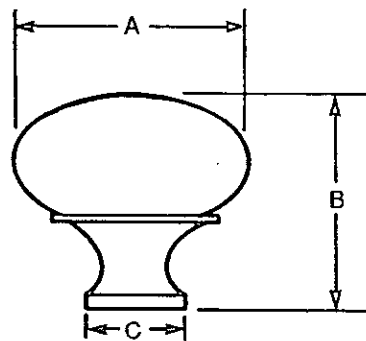

SOLID BRASS KNOB

36459-475

36459 - 3/4" dia.
36467 - 1" dia.
36475 - 1-1/4" dia.

FEATURES:

- Made of solid brass
- Polished and lacquered
- Supplied with 1" long trimmit screw
- Available in three sizes

APPLICATIONS:

A quality brass knob for use on cabinet doors and drawers

SPECIFICATIONS:

ITEM #	A	B	C
36459	3/4"	3/4"	7/16"
36467	1"	15/16"	1/2"
36475	1-1/4"	1-1/8"	11/16"

Trimmit Screw