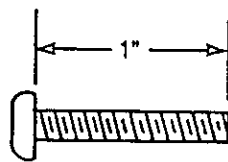

SOLID BRASS KNOB

36459-475

36459 - 3/4" dia.
36467 - 1" dia.
36475 - 1-1/4" dia.

FEATURES:

- Made of solid brass
- Polished and lacquered
- Supplied with 1" long trimmit screw
- Available in three sizes

APPLICATIONS:

A quality brass knob for use on cabinet doors and drawers

SPECIFICATIONS:

ITEM #	A	B	C
36459	3/4"	3/4"	7/16"
36467	1"	15/16"	1/2"
36475	1-1/4"	1-1/8"	11/16"

Trimmit Screw