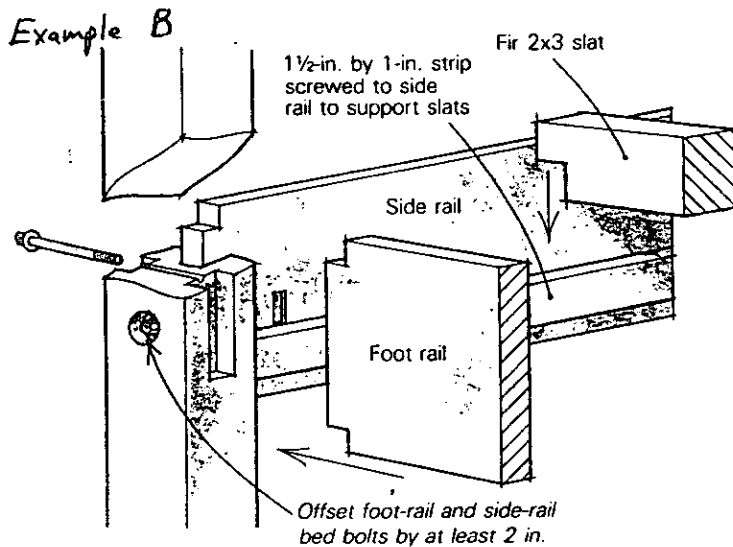

FEATURES:

- •steel
- •black anodized finish on bolt
- •6" overall length (including head)
- •3/8" diameter bolt
- •3/8" - 16 thread on one-half length of bolt
- •nut included

APPLICATION:

This bolt is used to attach bed rails to bed posts in a traditional manner.

INSTALLATION: