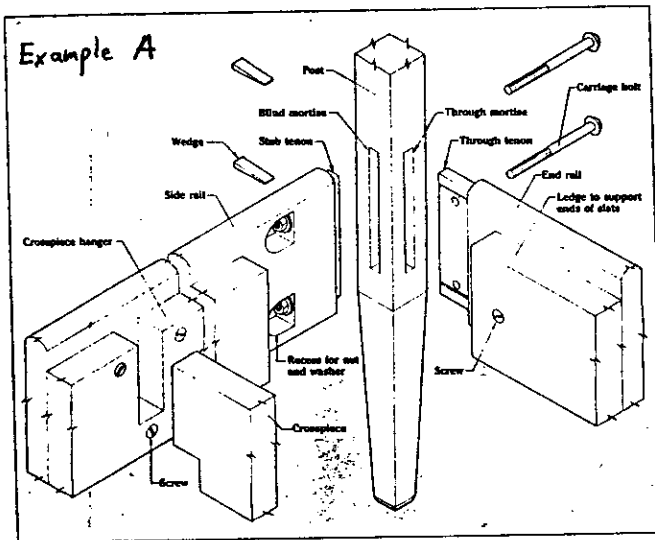

**FEATURES:**

- steel
- black anodized finish on bolt
- 6" overall length (including head)
- 3/8" diameter bolt
- 3/8" - 16 thread on one-half length of bolt
- nut included

**APPLICATION:**

This bolt is used to attach bed rails to bed posts in a traditional manner.

**INSTALLATION:**

**SPECIFICATIONS:**