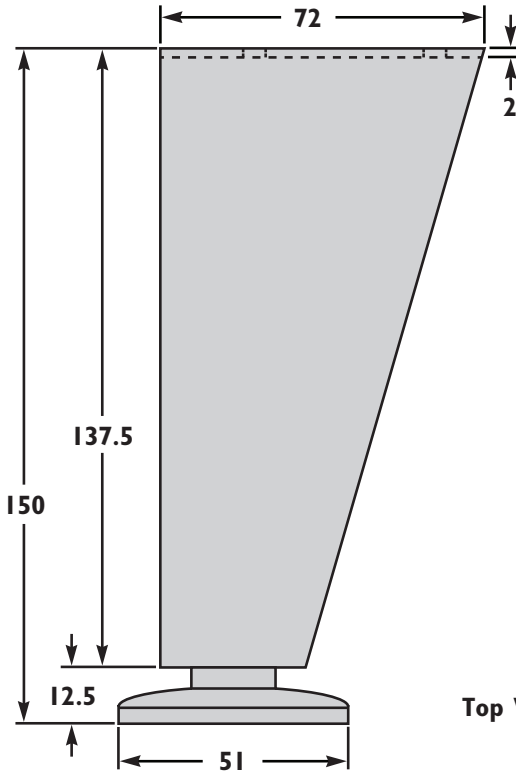

6¼" Chrome Corner Foot Mounting Dimensions

Side View

Levelers allow approximately 3/4" vertical adjustment

Static load rating, per foot: 50 kg. (110 lbs.)

Check Rockler.com for updates. If you have further questions, please contact our Technical Support Department at 1-800-260-9663 or support@rockler.com

Top View