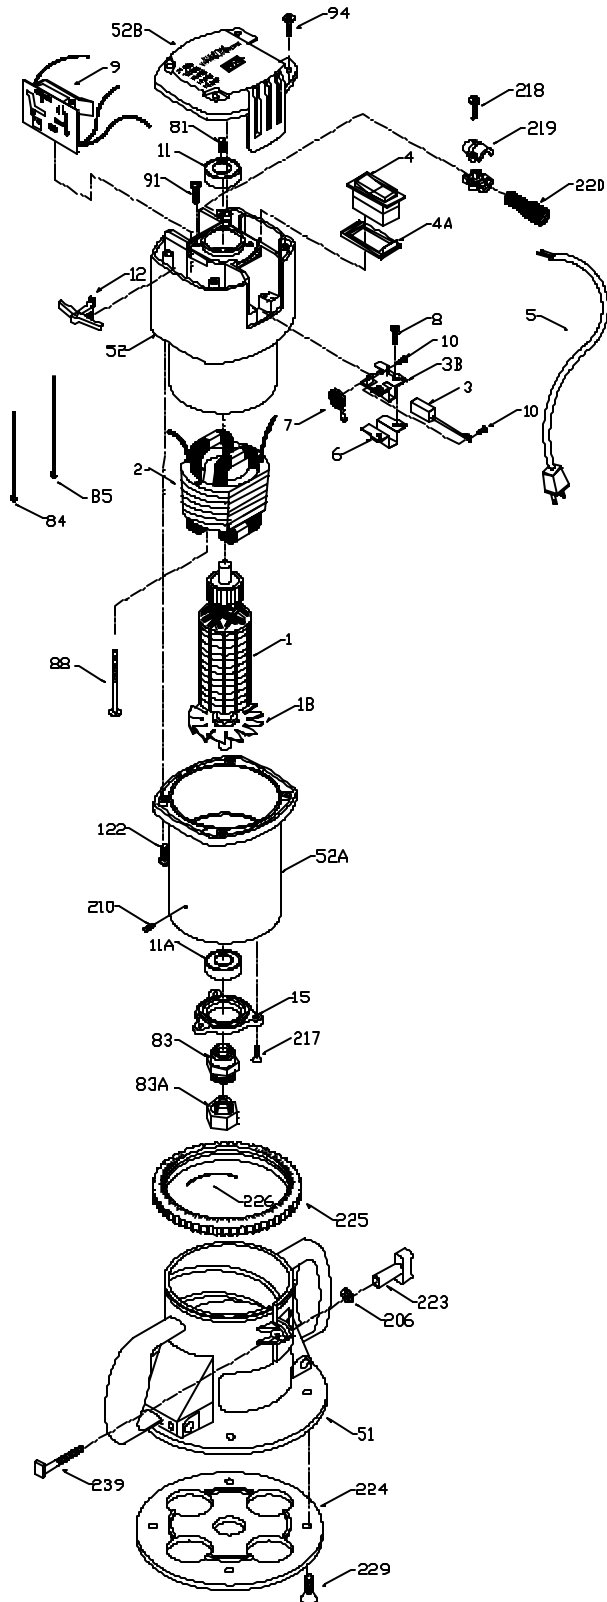

PORTER-CABLE

SPEEDMATIC ROUTER

(43786 - 7518)

75182
(75361)

WARNING: Electrical repairs should only be attempted by trained repairmen. Contact the nearest Porter-Cable Service Center or other competent Ref.

No.	Part No.	Description
1	873638	Armature, Incl: Ref. 1B
1B	875931	Fan
2	873637	Field
3	698873	Brush
3B	698844	Brush Holder
4	873227	Switch
4A	873222	Switch Plate
5	875691	Cord
6	698874	Insulator
7	698872	Spring
8	693104	Screw
9	875087**	Speed Control, Incl:
	877288**	Insulator
10	852310	Screw
11	873636	Bearing
11A	873601	Bearing
12	874160	Control Lever
15	698811	Bearing Retainer
51	872821	Base
52	877295	Top Housing Assy., Incl: Ref. 91
52A	874476	Lower Housing Assy., Incl: Ref. 210
52B	891068**	Top Cap
81	859069	Set Screw
83	698807	Chuck
83A	42950**	1 1/2" Collet Assy., Incl:
	876671	Collet, 1 1/2"
	875893	Nut
	823030	Snap-Ring
84	874473	Lead, White
85	874535	Lead, Red
88	698810	Screw
91	n 882703	Screw
94	872521	Screw
122	872520	Screw
206	823374	Washer
210	800980	Drive-Screw
217	849819	Screw
218	n 874514	Screw
219	874845	Bushing Kit-Strain Reliever, Incl: Ref. 218
220	872766	Spring Strain Reliever
223	874582	Clamp Knob
224	10695	Sub-Base
225	698867	Depth-Adjusting Ring
226	800941	Spring
229	800539	Screw
239	842580	Clamp Screw
*	689032	Wire Connector
*	42596	Wrench

ACCESSORIES: (OPTIONAL)

*	42999**	1/4" Collet Assy., Incl:
*	876669	Collet, 1/4"
*	875893	Nut
*	823030	Snap-Ring
*	42975**	3/8" Collet Assy., Incl:
*	876670	Collet, 3/8"
*	875893	Nut
*	823030	Snap-Ring
*	42225	Edge Guide
*	44360	Carrying Case