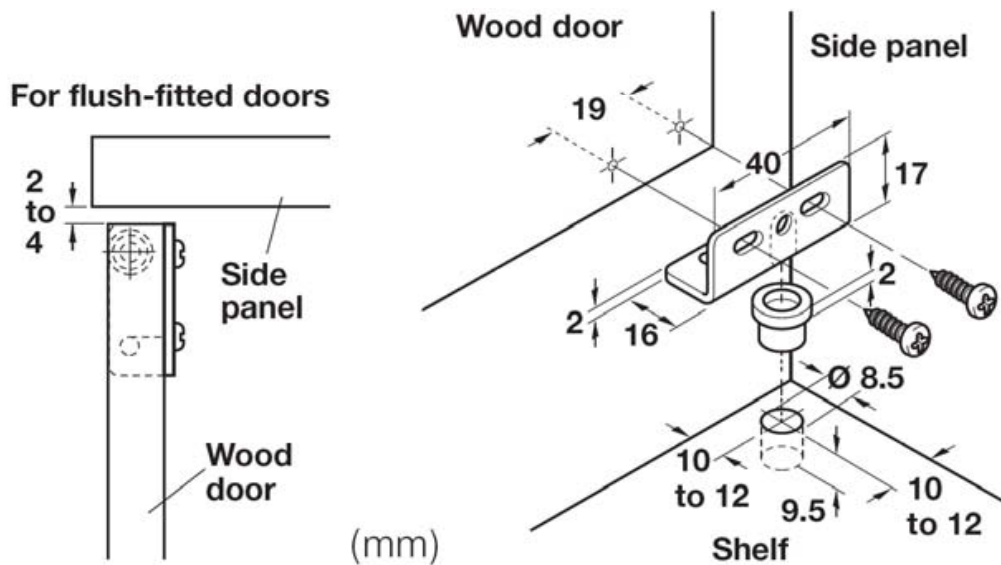

(30361)

Simplex-wood door hinges

- With press-fit bushing
- Reversible (can be used left or right)
- Plastic bushings and screws included
- Wood thickness 14 mm to 19 mm
- Material: steel; Bushing: plastic, black

Opening angle: **110°**

- Dimensions shown on mounting diagrams are only approximate
- Please conduct trial mounting to determine your exact dimensions

RTD10000424AA