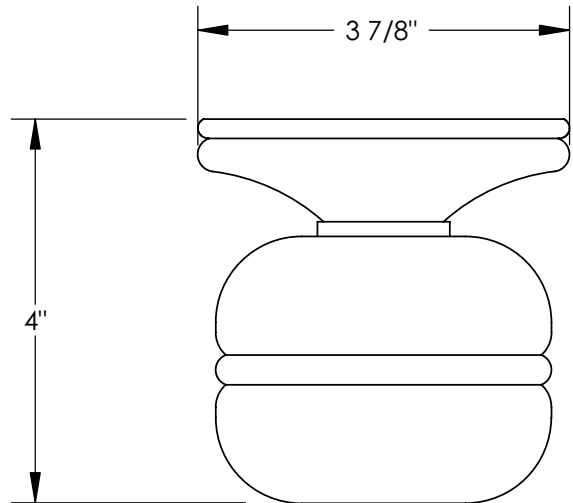

Note: Rockler may not carry all products and/or sizes listed in this vendor's publication

(70320, 70480)

BUN FOOT	
SOFA	
SIZE: 3 7/8" x 4"	DIM AND TOL APPLY AFTER FINISH UNLESS OTHERWISE SPECIFIED:
AVAILABLE SPECIES: Hard Maple (HM) Cherry (CH) Oak (AK) Poplar (PT)	DIMENSIONS ARE IN INCHES FRACTIONS: N/A DECIMALS: XX ±.01 XXX ±.015 ANGLES: N/A
PROPRIETARY AND CONFIDENTIAL THESE DRAWINGS AND SPECIFICATIONS ARE THE PROPERTY OF BROWN WOOD PRODUCTS CO AND ARE ISSUED IN STRICT CONFIDENCE AND SHALL NOT BE REPRODUCED OR COPIED OR USED AS THE BASIS FOR THE MNAUFACTURE OR SALE OF APPARATUS WITHOUT PRIOR WRITTEN PERMISSION.	
SIZE A	DWG. NO. 705010
DATE:	SCALE: 1:2