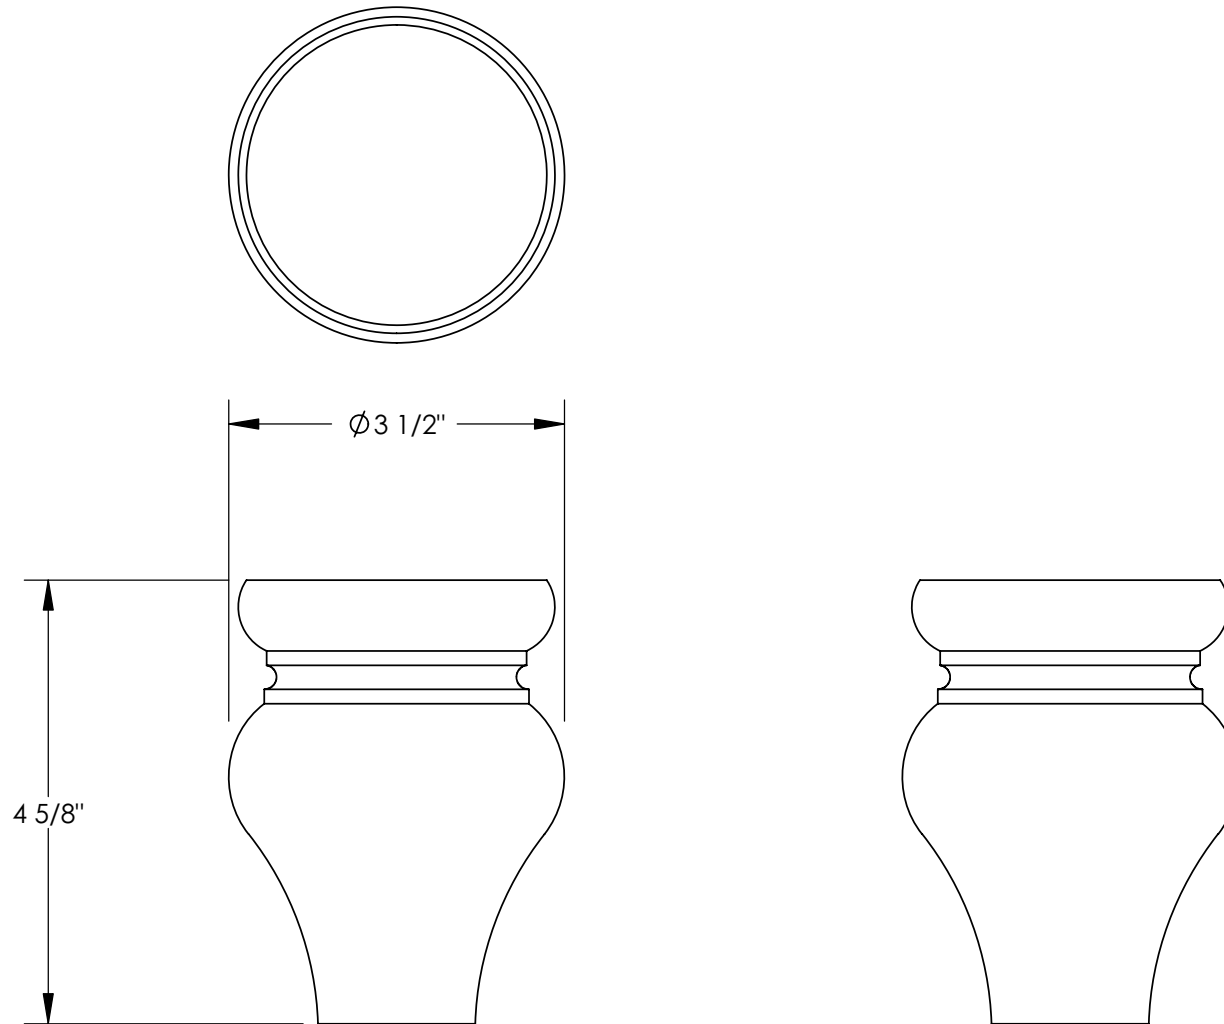

Note: Rockler may not carry all products and/or sizes listed in this vendor's publication

(70410, 70690)

BUN FOOT

TULIP

SIZE: 3 1/2" x 4 5/8"	DIM AND TOL APPLY AFTER FINISH UNLESS OTHERWISE SPECIFIED:
AVAILABLE SPECIES: Hard Maple (HM)      Cherry (CH) Oak (AK)                  Poplar (PT)	DIMENSIONS ARE IN INCHES FRACTIONS: N/A DECIMALS: XX ±.01 XXX ±.015 ANGLES: N/A

SIZE <b>A</b>	DWG. NO. <b>706010</b>
DATE:	SCALE: 1:2

RTD10000682AA