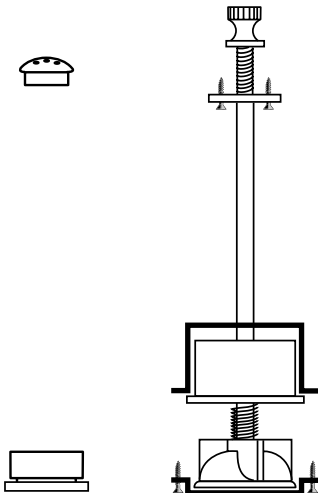

# Salt/Pepper Mechanism

50936 - 8"  
50960 - 10"

**ROCKLER®**  
WOODWORKING AND HARDWARE

Create with Confidence™  
© Rockler Companies Inc. 1997,1999