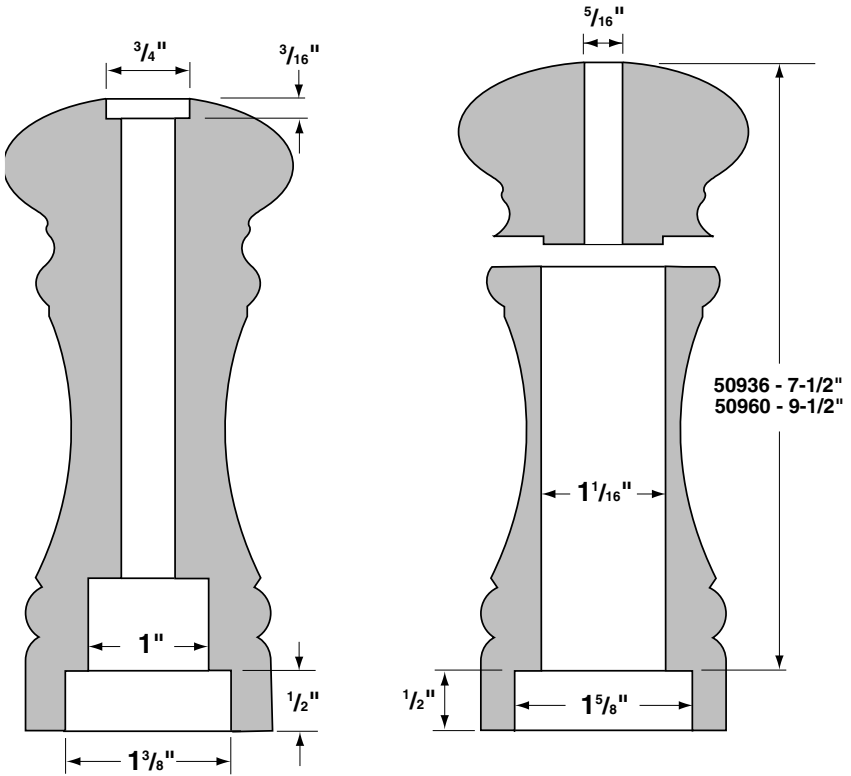

# Salt/Pepper Mechanism

50936 - 8"  
50960 - 10"

**ROCKLER®**  
WOODWORKING AND HARDWARE

Create with Confidence™  
© Rockler Companies Inc. 1997,1999