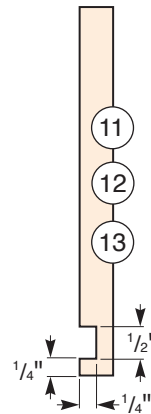

Cabinet Side Offset
(Front View)

Cabinet Exploded View

Rear Back
(Inside View)

Drawer Exploded View

Drawer Bottom Grooves
(End View)

MATERIAL LIST

Cabinet	T x W x L
1 Base (1)	3/4" x 25 1/4" x 33 3/4"
2 Top (1)	3/4" x 17 1/4" x 32"
3 Back (1)	3/4" x 17 1/4" x 31 1/2"
4 Sides (1)	3/4" x 17 1/4" x 18"
5 Horizontal Dividers (2)	3/4" x 15 5/8" x 17 1/4"
6 Vertical Divider (1)	3/4" x 15 1/4" x 17 1/4"
7 Rear Ends (2)	3/4" x 4 1/2" x 6 1/2"
8 Rear Dividers (2)	3/4" x 4 1/2" x 6 3/4"
9 Rear Back (1)	3/4" x 4 1/2" x 33"
10 Horizontal Divider Lips (2)	3/4" x 3/4" x 15 3/8"
Drawers	
11 Drawer Fronts (2)	1/2" x 6 1/4" x 14 3/8"
12 Drawer Backs (2)	1/2" x 5 1/2" x 14 3/8"
13 Drawer Sides (4)	1/2" x 5 1/2" x 14"
14 Drawer Bottoms (2)	1/2" x 13 3/8" x 14 1/2"