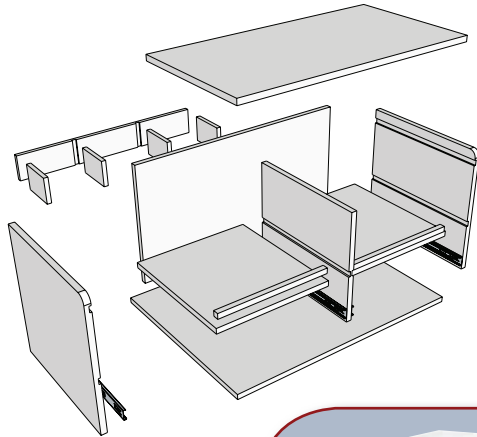

Material Mate Storage Cabinet Plan

Rockler Material Mate Panel
Cart and Shop Stand
Item #: 56889

**BUILD IT WITH
ROCKLER**

MATERIAL MATE STORAGE CABINET

www.rockler.com
800-279-4441

Material Mate Storage Cabinet Plan

Cabinet Side Offset
(Front View)

Cabinet Exploded View

Rear Back
(Inside View)

Drawer Exploded View

Drawer Bottom Grooves
(End View)

MATERIAL LIST

Cabinet	T x W x L
1 Base (1)	3/4" x 25 1/4" x 33 3/4"
2 Top (1)	3/4" x 17 1/4" x 32"
3 Back (1)	3/4" x 17 1/4" x 31 1/2"
4 Sides (1)	3/4" x 17 1/4" x 18"
5 Horizontal Dividers (2)	3/4" x 15 5/8" x 17 1/4"
6 Vertical Divider (1)	3/4" x 15 1/4" x 17 1/4"
7 Rear Ends (2)	3/4" x 4 1/2" x 6 1/2"
8 Rear Dividers (2)	3/4" x 4 1/2" x 6 3/4"
9 Rear Back (1)	3/4" x 4 1/2" x 33"
10 Horizontal Divider Lips (2)	3/4" x 3/4" x 15 3/8"
Drawers	
11 Drawer Fronts (2)	1/2" x 6 1/4" x 14 3/8"
12 Drawer Backs (2)	1/2" x 5 1/2" x 14 3/8"
13 Drawer Sides (4)	1/2" x 5 1/2" x 14"
14 Drawer Bottoms (2)	1/2" x 13 3/8" x 14 1/2"