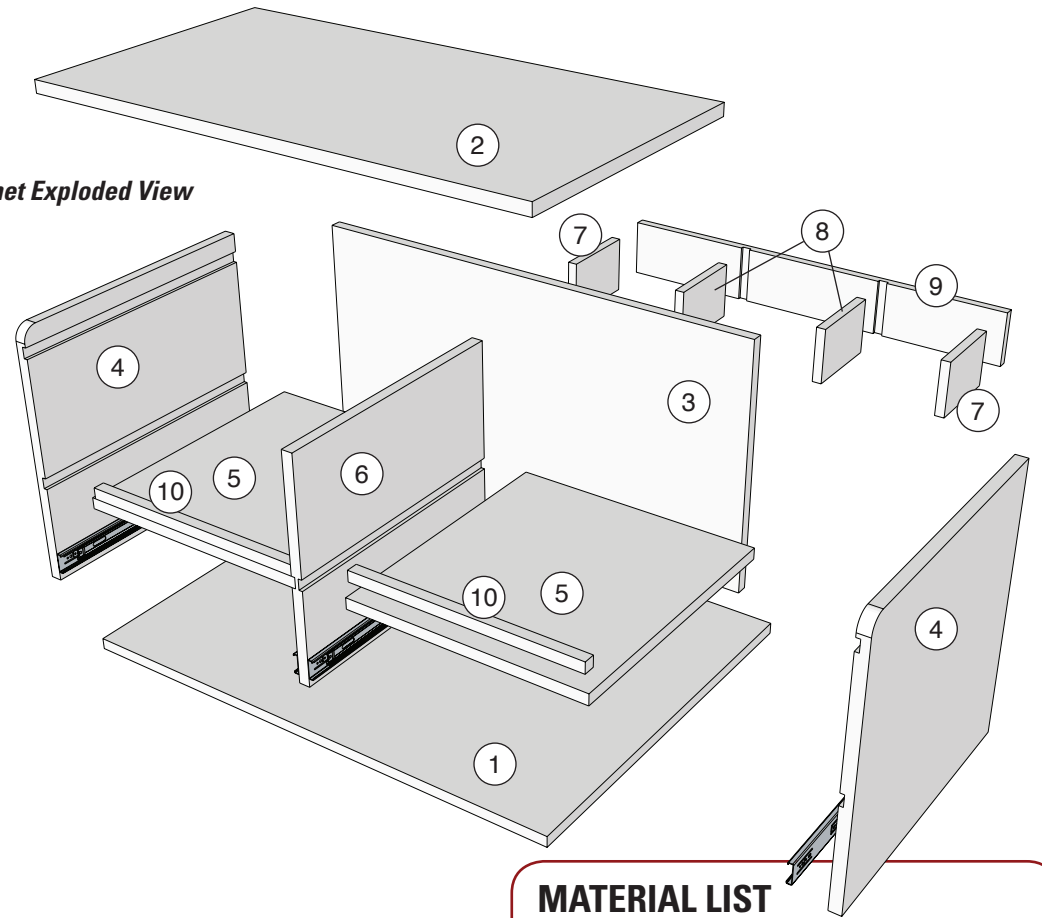

Material Mate Storage Cabinet Plan

Rockler Material Mate Panel
Cart and Shop Stand
Item #: 56889

**BUILD IT WITH
ROCKLER**

MATERIAL MATE STORAGE CABINET

www.rockler.com
800-279-4441

Material Mate Storage Cabinet Plan

Cabinet Side Offset
(Front View)

Cabinet Exploded View

Rear Back
(Inside View)

Drawer Exploded View

Drawer Bottom Grooves
(End View)

MATERIAL LIST

Cabinet	T x W x L
1 Base (1)	3/4" x 25 1/4" x 33 3/4"
2 Top (1)	3/4" x 17 1/4" x 32"
3 Back (1)	3/4" x 17 1/4" x 31 1/2"
4 Sides (1)	3/4" x 17 1/4" x 18"
5 Horizontal Dividers (2)	3/4" x 15 5/8" x 17 1/4"
6 Vertical Divider (1)	3/4" x 15 1/4" x 17 1/4"
7 Rear Ends (2)	3/4" x 4 1/2" x 6 1/2"
8 Rear Dividers (2)	3/4" x 4 1/2" x 6 3/4"
9 Rear Back (1)	3/4" x 4 1/2" x 33"
10 Horizontal Divider Lips (2)	3/4" x 3/4" x 15 3/8"
Drawers	
11 Drawer Fronts (2)	1/2" x 6 1/4" x 14 3/8"
12 Drawer Backs (2)	1/2" x 5 1/2" x 14 3/8"
13 Drawer Sides (4)	1/2" x 5 1/2" x 14"
14 Drawer Bottoms (2)	1/2" x 13 3/8" x 14 1/2"