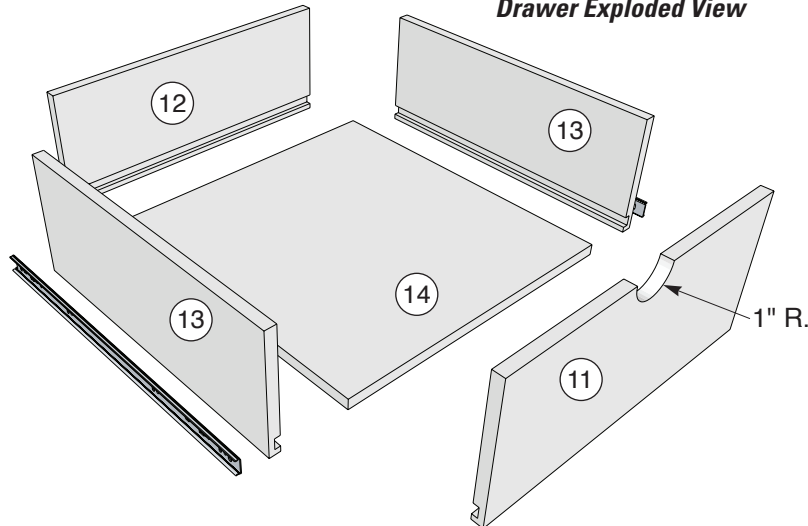

Cabinet Side Offset
(Front View)

Cabinet Exploded View

Rear Back
(Inside View)

Drawer Exploded View

Drawer Bottom Grooves
(End View)

MATERIAL LIST

Cabinet	T x W x L
1 Base (1)	3/4" x 25 1/4" x 33 3/4"
2 Top (1)	3/4" x 17 1/4" x 32"
3 Back (1)	3/4" x 17 1/4" x 31 1/2"
4 Sides (1)	3/4" x 17 1/4" x 18"
5 Horizontal Dividers (2)	3/4" x 15 5/8" x 17 1/4"
6 Vertical Divider (1)	3/4" x 15 1/4" x 17 1/4"
7 Rear Ends (2)	3/4" x 4 1/2" x 6 1/2"
8 Rear Dividers (2)	3/4" x 4 1/2" x 6 3/4"
9 Rear Back (1)	3/4" x 4 1/2" x 33"
10 Horizontal Divider Lips (2)	3/4" x 3/4" x 15 3/8"
Drawers	
11 Drawer Fronts (2)	1/2" x 6 1/4" x 14 3/8"
12 Drawer Backs (2)	1/2" x 5 1/2" x 14 3/8"
13 Drawer Sides (4)	1/2" x 5 1/2" x 14"
14 Drawer Bottoms (2)	1/2" x 13 3/8" x 14 1/2"