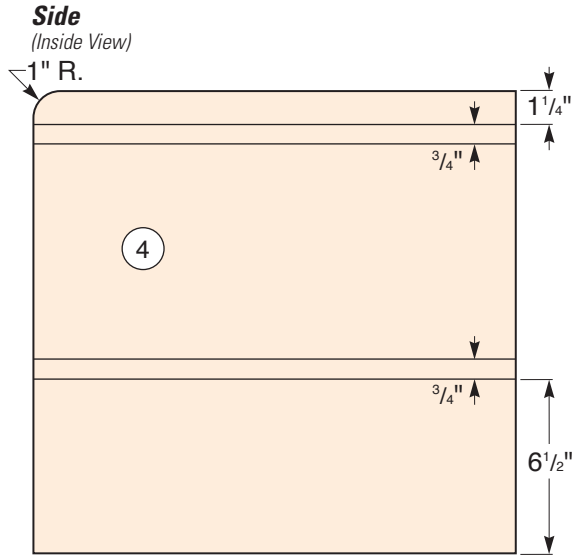

Material Mate Storage Cabinet Plan

Rockler Material Mate Panel
Cart and Shop Stand
Item #: 56889

**BUILD IT WITH
ROCKLER**

MATERIAL MATE STORAGE CABINET

www.rockler.com
800-279-4441

Material Mate Storage Cabinet Plan

Cabinet Side Offset
(Front View)

Cabinet Exploded View

Rear Back
(Inside View)

Drawer Exploded View

Drawer Bottom Grooves
(End View)

MATERIAL LIST

Cabinet	T x W x L
1 Base (1)	3/4" x 25 1/4" x 33 3/4"
2 Top (1)	3/4" x 17 1/4" x 32"
3 Back (1)	3/4" x 17 1/4" x 31 1/2"
4 Sides (1)	3/4" x 17 1/4" x 18"
5 Horizontal Dividers (2)	3/4" x 15 5/8" x 17 1/4"
6 Vertical Divider (1)	3/4" x 15 1/4" x 17 1/4"
7 Rear Ends (2)	3/4" x 4 1/2" x 6 1/2"
8 Rear Dividers (2)	3/4" x 4 1/2" x 6 3/4"
9 Rear Back (1)	3/4" x 4 1/2" x 33"
10 Horizontal Divider Lips (2)	3/4" x 3/4" x 15 3/8"
Drawers	
11 Drawer Fronts (2)	1/2" x 6 1/4" x 14 3/8"
12 Drawer Backs (2)	1/2" x 5 1/2" x 14 3/8"
13 Drawer Sides (4)	1/2" x 5 1/2" x 14"
14 Drawer Bottoms (2)	1/2" x 13 3/8" x 14 1/2"