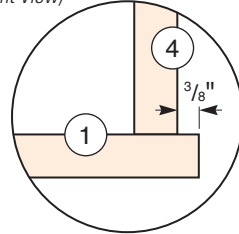

Cabinet Side Offset
(Front View)

Cabinet Exploded View

Rear Back
(Inside View)

Drawer Exploded View

Drawer Bottom Grooves
(End View)

MATERIAL LIST

Cabinet	T x W x L
1 Base (1)	3/4" x 25 1/4" x 33 3/4"
2 Top (1)	3/4" x 17 1/4" x 32"
3 Back (1)	3/4" x 17 1/4" x 31 1/2"
4 Sides (1)	3/4" x 17 1/4" x 18"
5 Horizontal Dividers (2)	3/4" x 15 5/8" x 17 1/4"
6 Vertical Divider (1)	3/4" x 15 1/4" x 17 1/4"
7 Rear Ends (2)	3/4" x 4 1/2" x 6 1/2"
8 Rear Dividers (2)	3/4" x 4 1/2" x 6 3/4"
9 Rear Back (1)	3/4" x 4 1/2" x 33"
10 Horizontal Divider Lips (2)	3/4" x 3/4" x 15 3/8"
Drawers	
11 Drawer Fronts (2)	1/2" x 6 1/4" x 14 3/8"
12 Drawer Backs (2)	1/2" x 5 1/2" x 14 3/8"
13 Drawer Sides (4)	1/2" x 5 1/2" x 14"
14 Drawer Bottoms (2)	1/2" x 13 3/8" x 14 1/2"