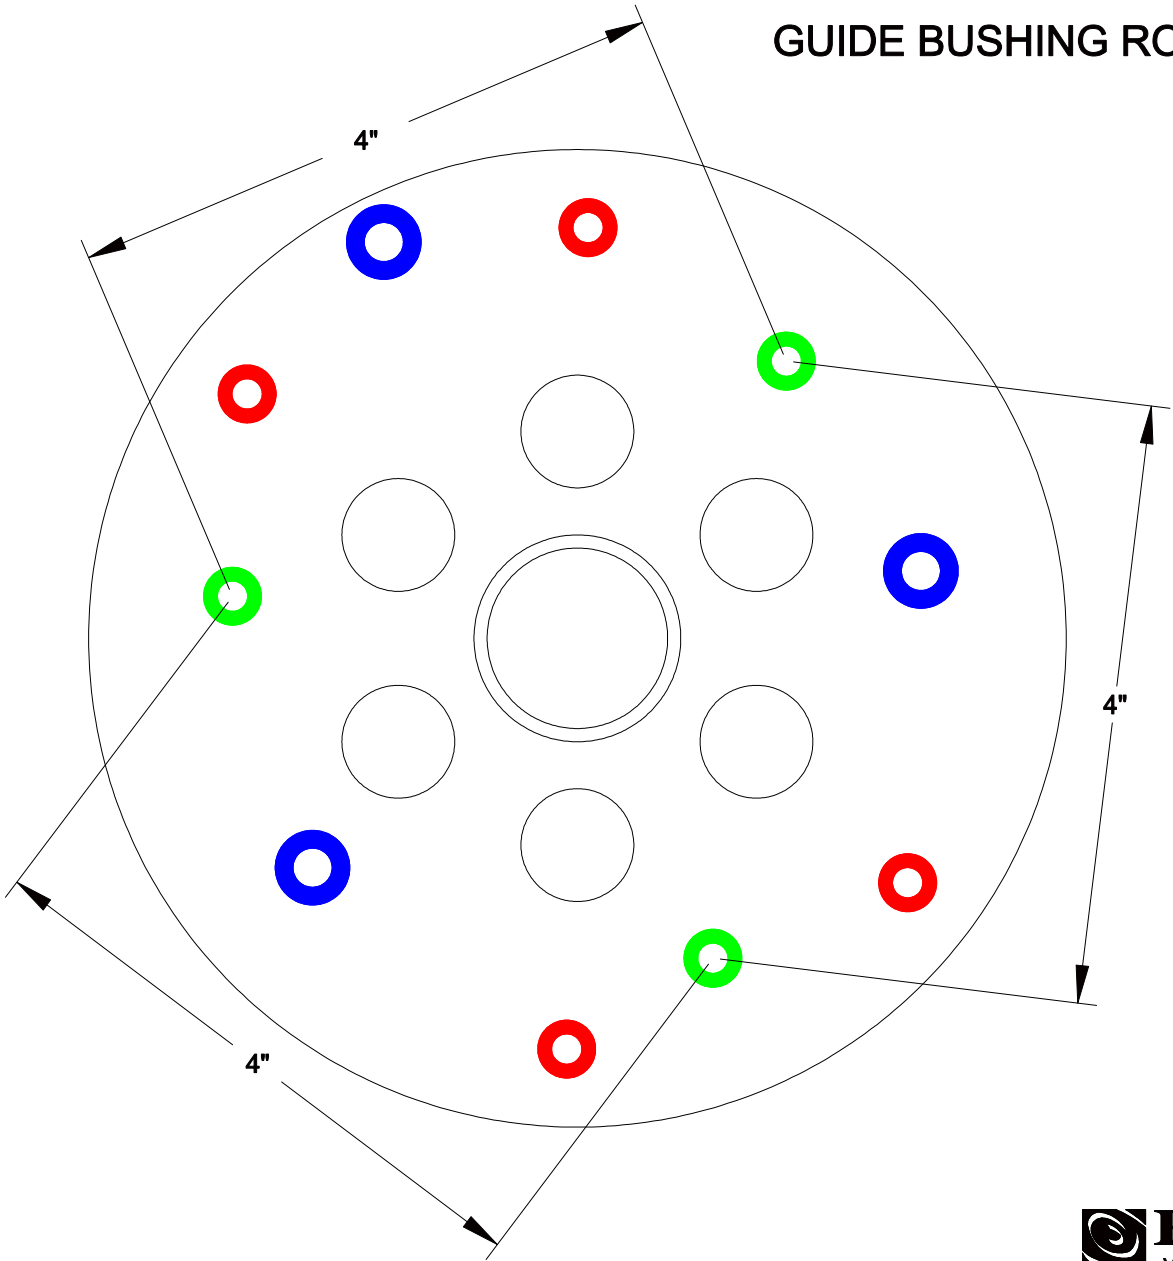

GUIDE BUSHING ROUTER PLATE

PC 100, 690, 890 series, 7529 & 8529

MAKITA 1100 series

HITACHI M12VC

DEWALT DW616 & DW618

BOSCH 1617 & 1618 series

DEWALT DW625

BOSCH 1619 & 1619 EVS

GUIDE BUSHING ROUTER PLATE

GUIDE BUSHING ROUTER PLATE

GUIDE BUSHING ROUTER PLATE