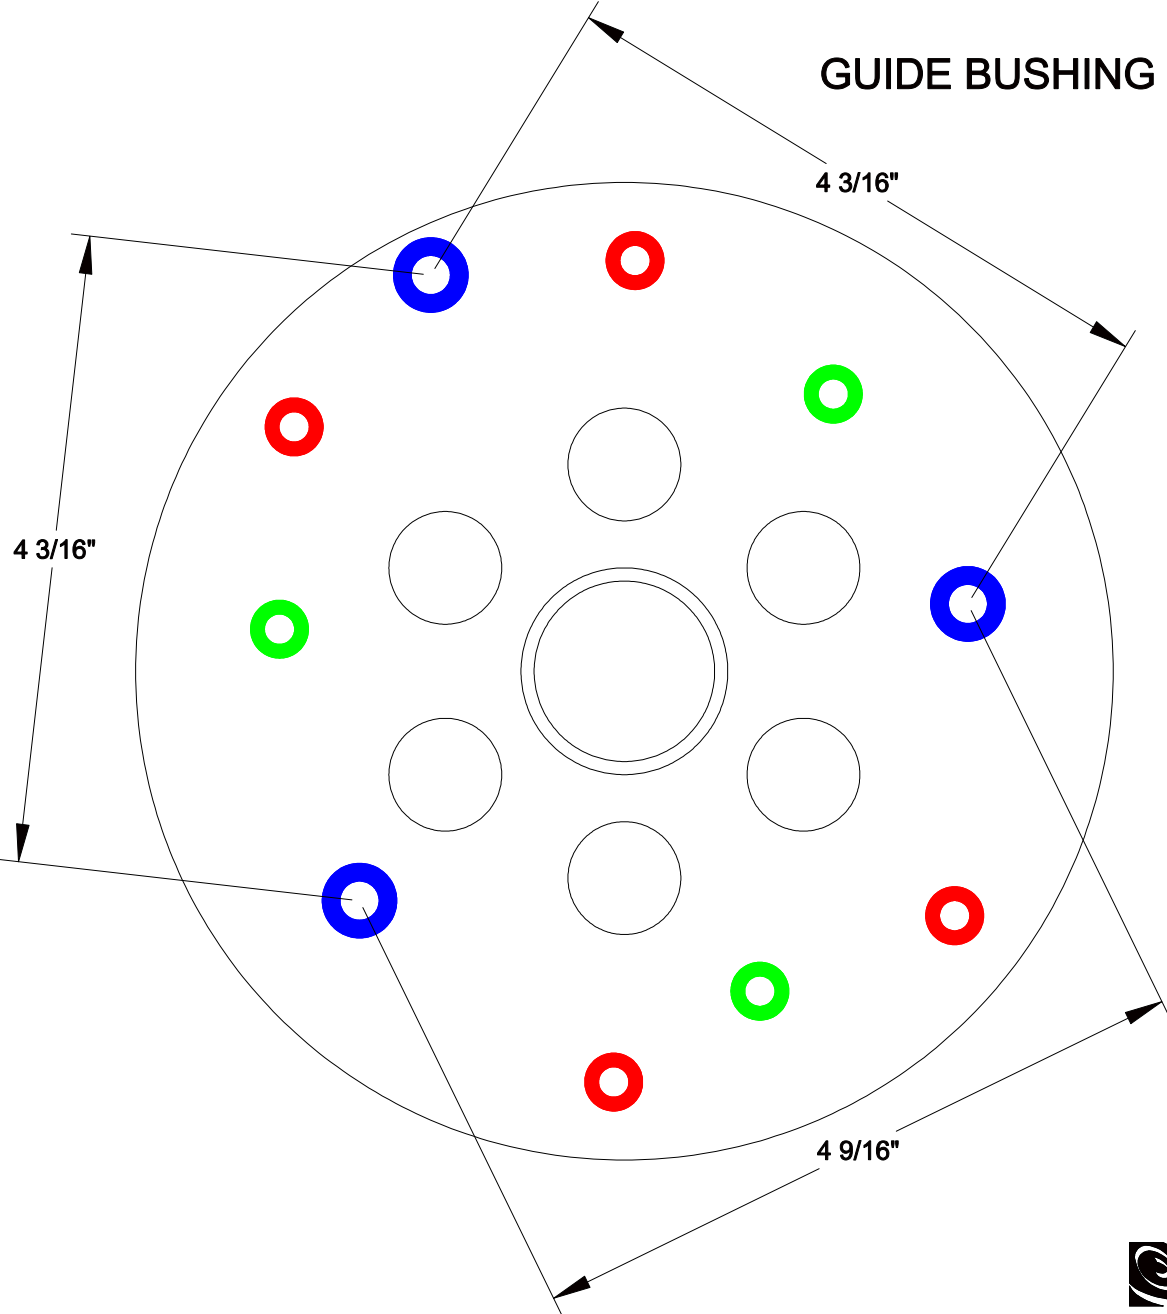

GUIDE BUSHING ROUTER PLATE

PC 100, 690, 890 series, 7529 & 8529

MAKITA 1100 series

HITACHI M12VC

DEWALT DW616 & DW618

BOSCH 1617 & 1618 series

DEWALT DW625

BOSCH 1619 & 1619 EVS

GUIDE BUSHING ROUTER PLATE

GUIDE BUSHING ROUTER PLATE

GUIDE BUSHING ROUTER PLATE