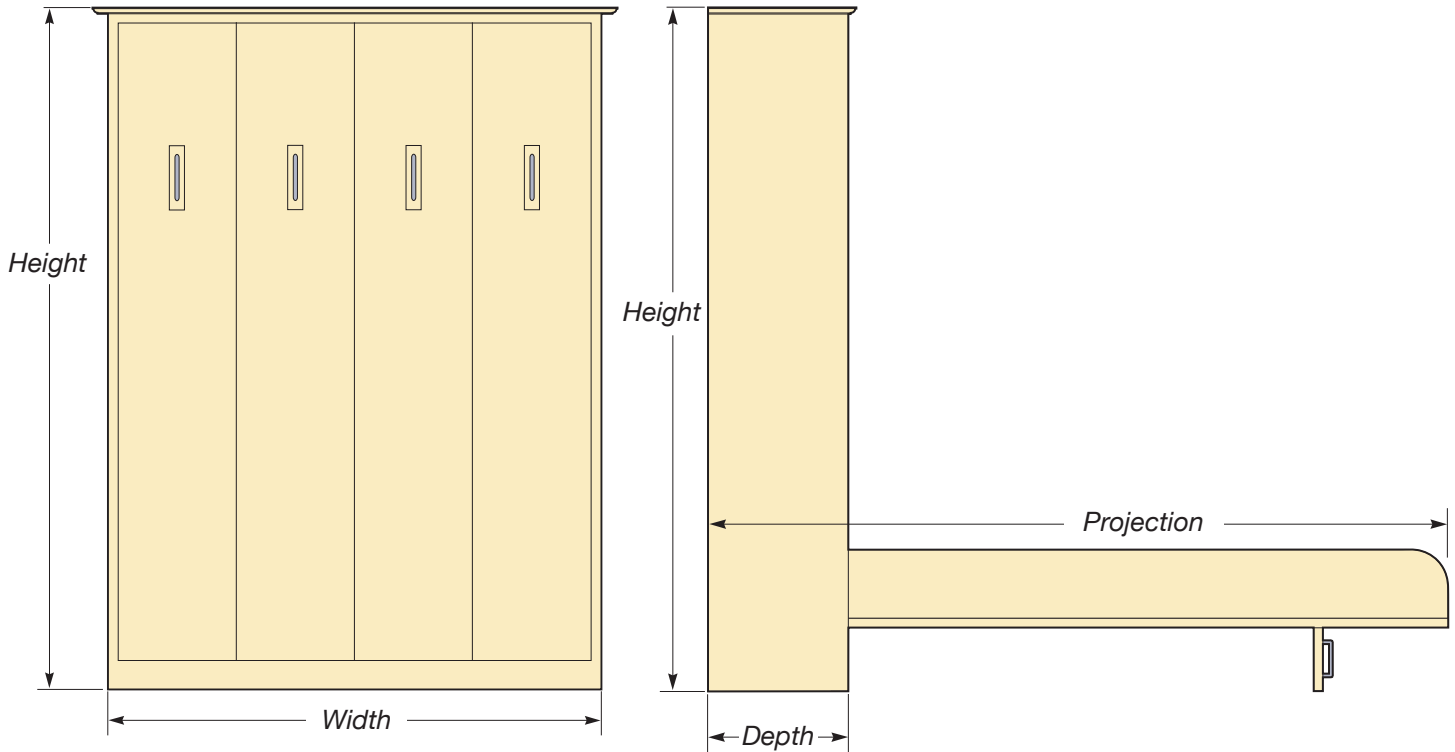

Murphy Bed Hardware Finished Dimensions

SKU #	Description	Height	Width	Depth	Projection
89616	Twin Vertical Mount Murphy Bed Hardware	82 $\frac{1}{8}$ "	42 $\frac{7}{8}$ "	15 $\frac{7}{8}$ "	80"
89624	Full Vertical Mount Murphy Bed Hardware	82 $\frac{1}{8}$ "	57 $\frac{7}{8}$ "	15 $\frac{7}{8}$ "	80"
89632	Queen Vertical Mount Murphy Bed Hardware	87 $\frac{1}{8}$ "	63 $\frac{7}{8}$ "	15 $\frac{7}{8}$ "	84"
89583	Twin Horizontal Mount Murphy Bed Hardware	47 $\frac{3}{8}$ "	79"	15 $\frac{7}{8}$ "	43"
89591	Full Horizontal Mount Murphy Bed Hardware	62 $\frac{5}{16}$ "	79"	15 $\frac{7}{8}$ "	58"
89608	Queen Horizontal Mount Murphy Bed Hardware	68 $\frac{5}{16}$ "	84"	15 $\frac{7}{8}$ "	64"