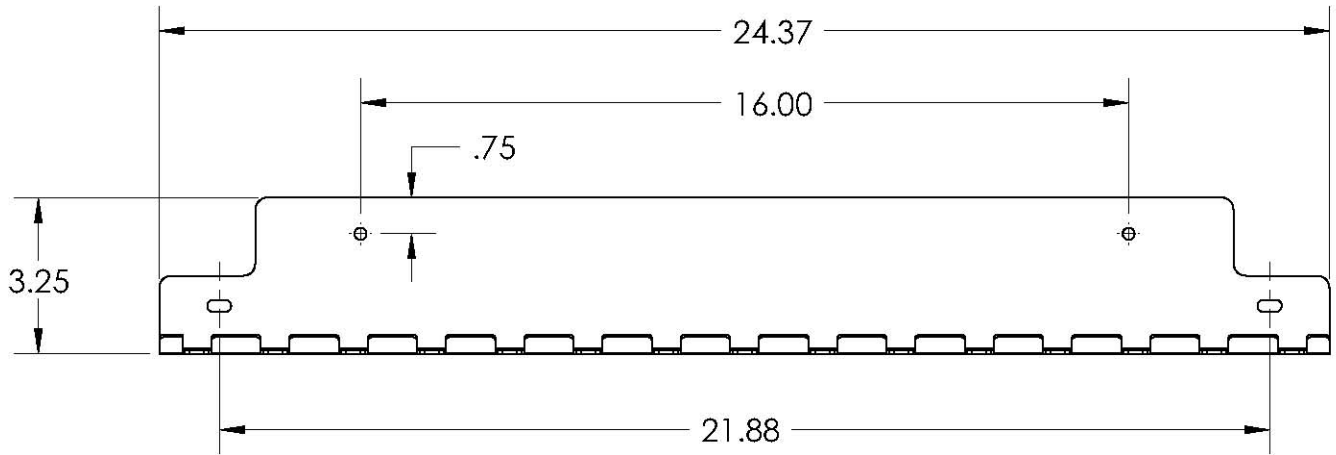

34302

F-STYLE CLAMP RACK

MATERIAL:
G30 GALVANIZED STEEL

RTD10000782AAA