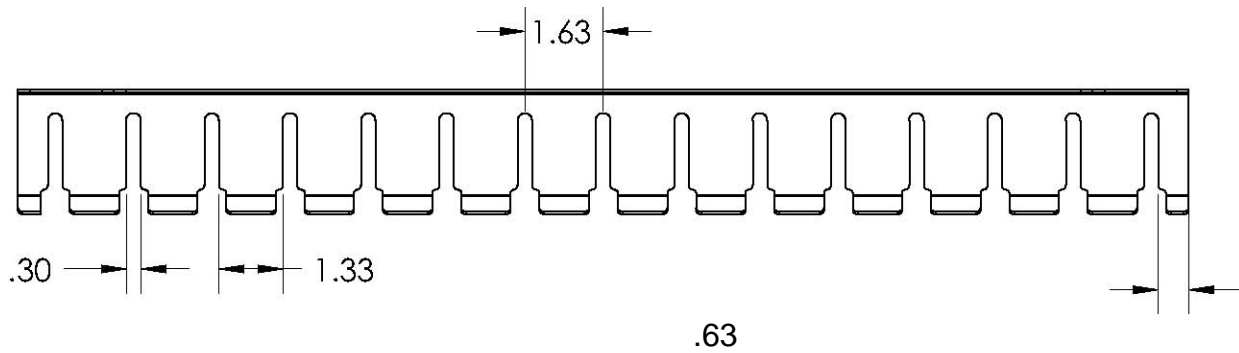

34302

F-STYLE CLAMP RACK

MATERIAL:
G30 GALVANIZED STEEL

RTD10000782AAA