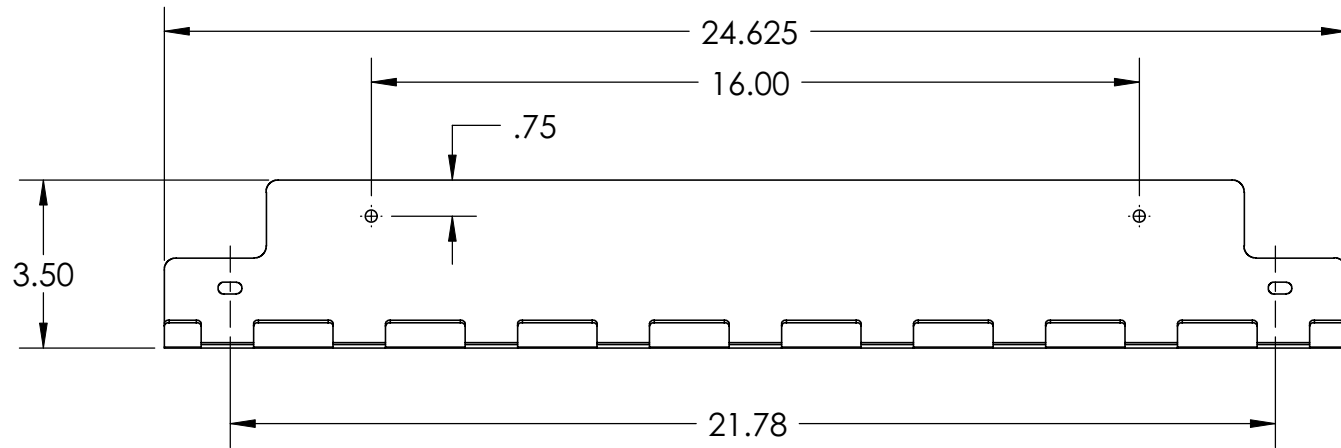

# PIPE CLAMP RACK

MATERIAL:  
G30 GALVANIZED STEEL