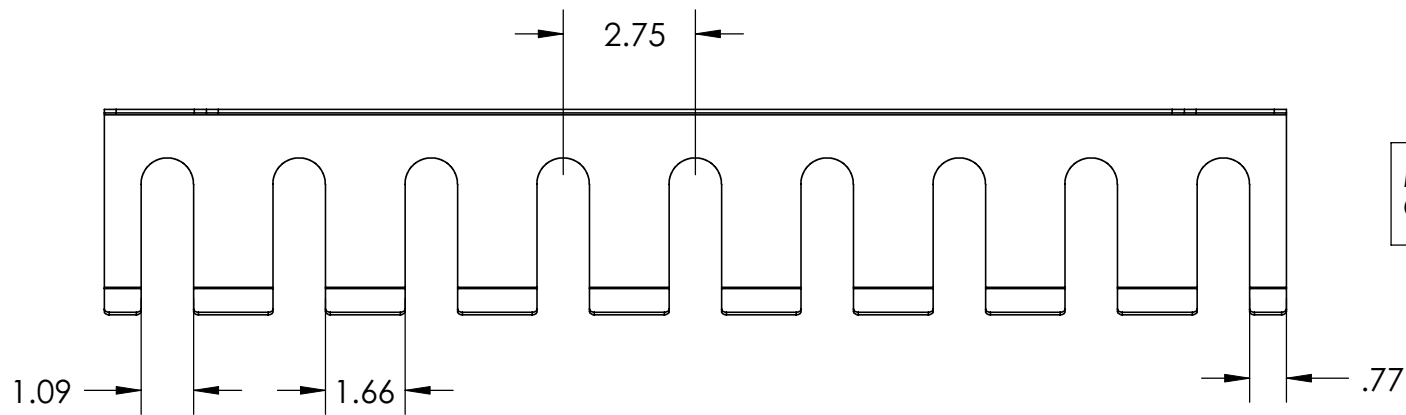

# PIPE CLAMP RACK

MATERIAL:  
G30 GALVANIZED STEEL