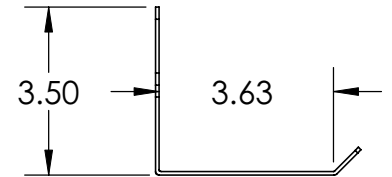

# PIPE CLAMP RACK

MATERIAL:  
G30 GALVANIZED STEEL